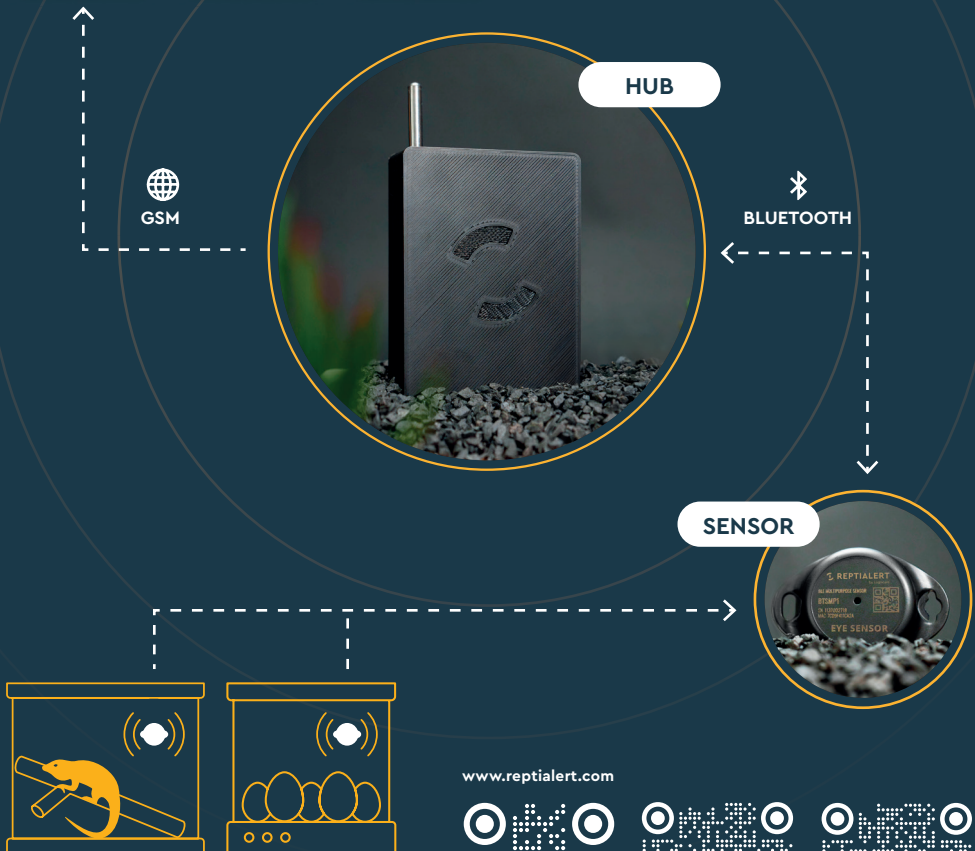

REPTIALERT

by Logiscare

Your terrariums and incubators under control.
Always and everywhere.

📶 Real-time monitoring of temperature and humidity

📊 Long-term statistics

! Instant alerts for power interruptions, exceeding temperature limits, or sensor loss/disconnection