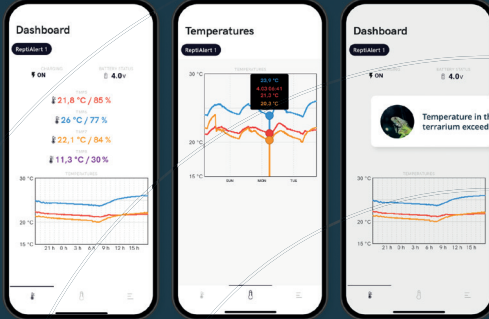

REPTIALERT

by Logiscare

Your terrariums and incubators under control.
Always and everywhere.

📶 Real-time monitoring of temperature and humidity

📊 Long-term statistics

! Instant alerts for power interruptions, exceeding temperature limits, or sensor loss/disconnection